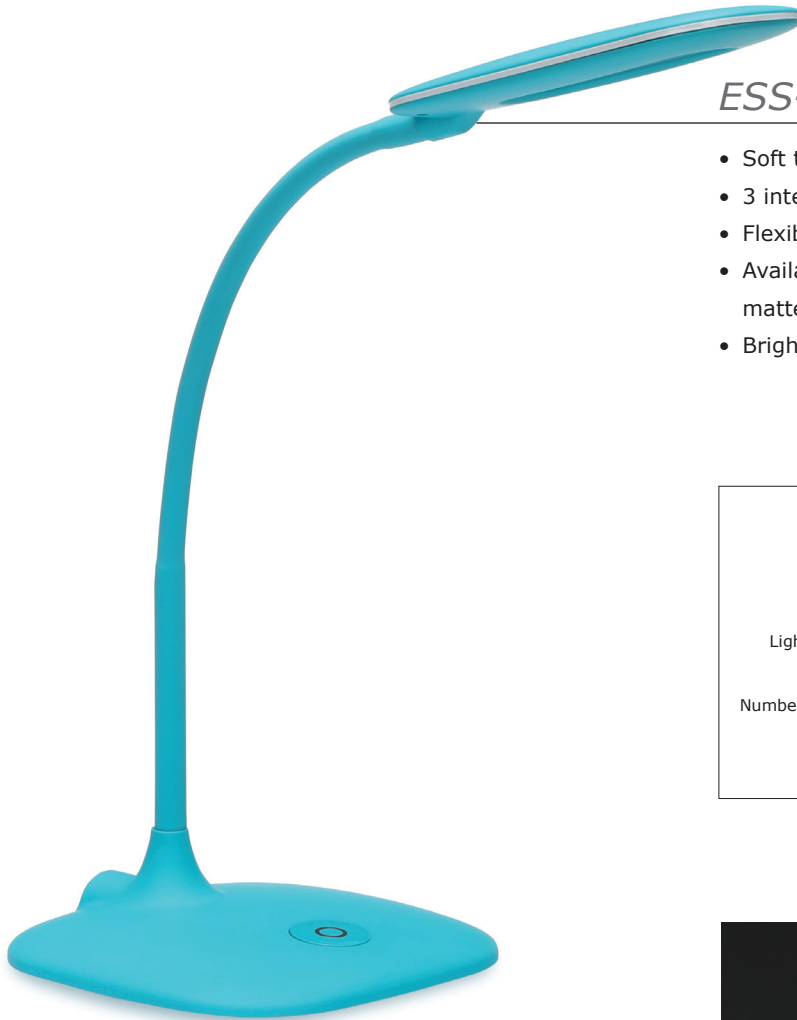

ESS-9003 LED DESK LAMP

ESS-9003-TEL
LED Desk Lamp

ESS-9003 LED Desk Lamp

- Soft touch dimmer switch
- 3 intensity settings
- Flexible gooseneck for extra usability
- Available in four colors—black, gray, teal and white matte soft-coated plastic
- Brightness of 420 lumens

ESS-9003	
Assembled Height:	15.75"
Assembled Width:	6.3"
Assembled Length:	6.3"
Assembled Weight:	1.81 lbs
Brightness (Lumens):	420 lm
Light Color Temp (Kelvin):	5,000K
Power Consumption:	4.5W
Voltage:	100-240V
Number of Intensity Settings:	3
USB:	Yes
Cordless:	No
Light Source Lifespan:	>20,000 hrs

Black Matte Plastic

Gray Matte Plastic

Teal Matte Plastic

White Matte Plastic

Flexible gooseneck

Touch switch

Brightness of 420 lumens