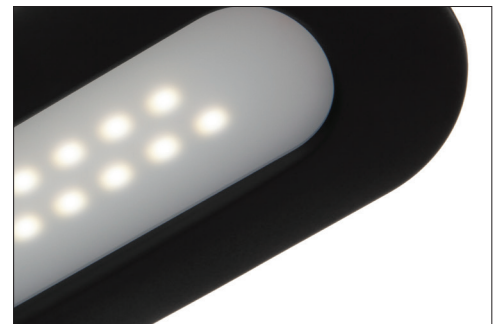

ESS-9003 LED DESK LAMP

ESS-9003-TEL
LED Desk Lamp

ESS-9003 LED Desk Lamp

- Soft touch dimmer switch
- 3 intensity settings
- Flexible gooseneck for extra usability
- Available in four colors—black, gray, teal and white matte soft-coated plastic
- Brightness of 420 lumens

ESS-9003	
Assembled Height:	15.75"
Assembled Width:	6.3"
Assembled Length:	6.3"
Assembled Weight:	1.81 lbs
Brightness (Lumens):	420 lm
Light Color Temp (Kelvin):	5,000K
Power Consumption:	4.5W
Voltage:	100-240V
Number of Intensity Settings:	3
USB:	Yes
Cordless:	No
Light Source Lifespan:	>20,000 hrs

Black Matte Plastic

Gray Matte Plastic

Teal Matte Plastic

White Matte Plastic

Flexible gooseneck

Touch switch

Brightness of 420 lumens